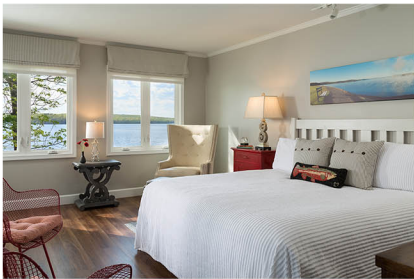

MEETING & CAPACITY CHART

Below are the most common room arrangements. Please contact us with specific requests or for creative ideas on how to get attendees more engaged with each other.

Meeting Room	Sq. Ft.	Cocktail Reception	Banquet	Theater	Class room	Conference	Hollow Square	U-shape	Crescent
Waterfront Room	4,600	275	250	300	100	60	130	100	200
Starboard Room	400	45	45	45	20	20	20	18	NA
Conference Room	256	NA	NA	NA	NA	15	NA	NA	NA

LODGING

- 5 DIFFERENT TYPES OF ROOMS
- COTTAGES, BUNKHOUSE AND SEVERAL HOUSES
  - PRIVATE BATHS
  - AIR CONDITIONING
- TELEPHONES & FREE WIFI
- MICROFIBER ROBES
  - HAIR DRYERS
- FLAT SCREEN LCD CABLE TV
  - FRONT DESK SERVICE
- 24 HOUR INNKEEPER AVAILABLE
- ACCESS TO LAKE REGION FITNESS

DINING

- 60 SEAT DINING ROOM
- OUTDOOR SEATING ON THE DECK FOR 50 GUESTS
- WATERFRONT SEATINGS UP TO 300 GUESTS
- SEATING IN THE STARBOARD ROOM FOR ABOUT 45 GUESTS
- INNOVATIVE MENUS SHAPED BY SEASONS, FARMS, PASTURES AND PRODUCERS OF OUR REGION

AMENITIES & ACTIVITIES

- EXPERIENCED ON-SITE MEETING PLANNER & COORDINATOR
  - PET FRIENDLY
- SHUTTLE SERVICE AVAILABLE
- COMPLIMENTARY PARKING IN A PRIVATE LOT
- OUTDOOR AMENITIES INCLUDE A SEASONAL POOL, SHUFFLEBOARD, LAWN GAMES, FIRE PITS AND LAKEFRONT ACTIVITIES
- TWO OUTDOOR GAS GRILLS
- MEETING AMENITIES TO INCLUDE PAD OF PAPER AND PENS
- CREATIVE CATERING PACKAGES CREATED BY THE EXECUTIVE CHEF
- NUMEROUS LOCAL TRAILS AND HIKING OPPORTUNITIES

CONTACT OUR SALES DEPARTMENT | SALES@SETTLERSHOSPITALITY.COM
SILVERBIRCHESRESORTPA.COM | 205 ROUTE 507, HAWLEY, PA 18428