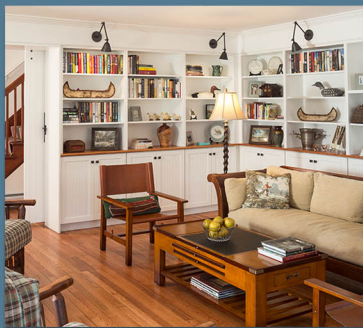

SILVER BIRCHES

THE LIBRARY

THE WATERFRONT

THE DOCK ON
WALLENPAUPACK

CONFERENCE ROOM

SILVER BIRCHES RESORT MEETING EXPERIENCE

- ALLOW YOUR GUESTS TO VIEW THE BEAUTIFUL VIEWS AND SCENERY OF LAKE WALLENPAUPACK FROM THE FLOOR TO CEILING WINDOWS IN THE WATERFRONT BALLROOM, CONFERENCE ROOM AND STARBOARD ROOM. EVENTS IN THIS SPACE AFFORD YOU THE ABILITY TO ENJOY THE PICTURESQUE NATURE OF THE AREA WHILE STILL BEING ABLE TO CONDUCT A PRODUCTIVE MEETING
- THE AREA OFFERS RESTAURANTS YOU WILL WANT TO VISIT TIME AND AGAIN, FESTIVALS, ATTRACTIONS AND OUTDOOR ACTIVITIES FOR ALL SKILL LEVELS AND CULTURAL EVENTS AND MUSEUMS
- THE RESORT IS AN EASY 40 MILE DRIVE FROM THE WILKES BARRE/SCRANTON INTERNATIONAL AIRPORT.

LODGING

- 5 DIFFERENT TYPES OF ROOMS
- COTTAGES, BUNKHOUSE AND SEVERAL HOUSES
 - PRIVATE BATHS
 - AIR CONDITIONING
- TELEPHONES & FREE WIFI
- MICROFIBER ROBES
 - HAIR DRYERS
- FLAT SCREEN LCD CABLE TV
 - FRONT DESK SERVICE
- 24 HOUR INNKEEPER AVAILABLE
- ACCESS TO LAKE REGION FITNESS